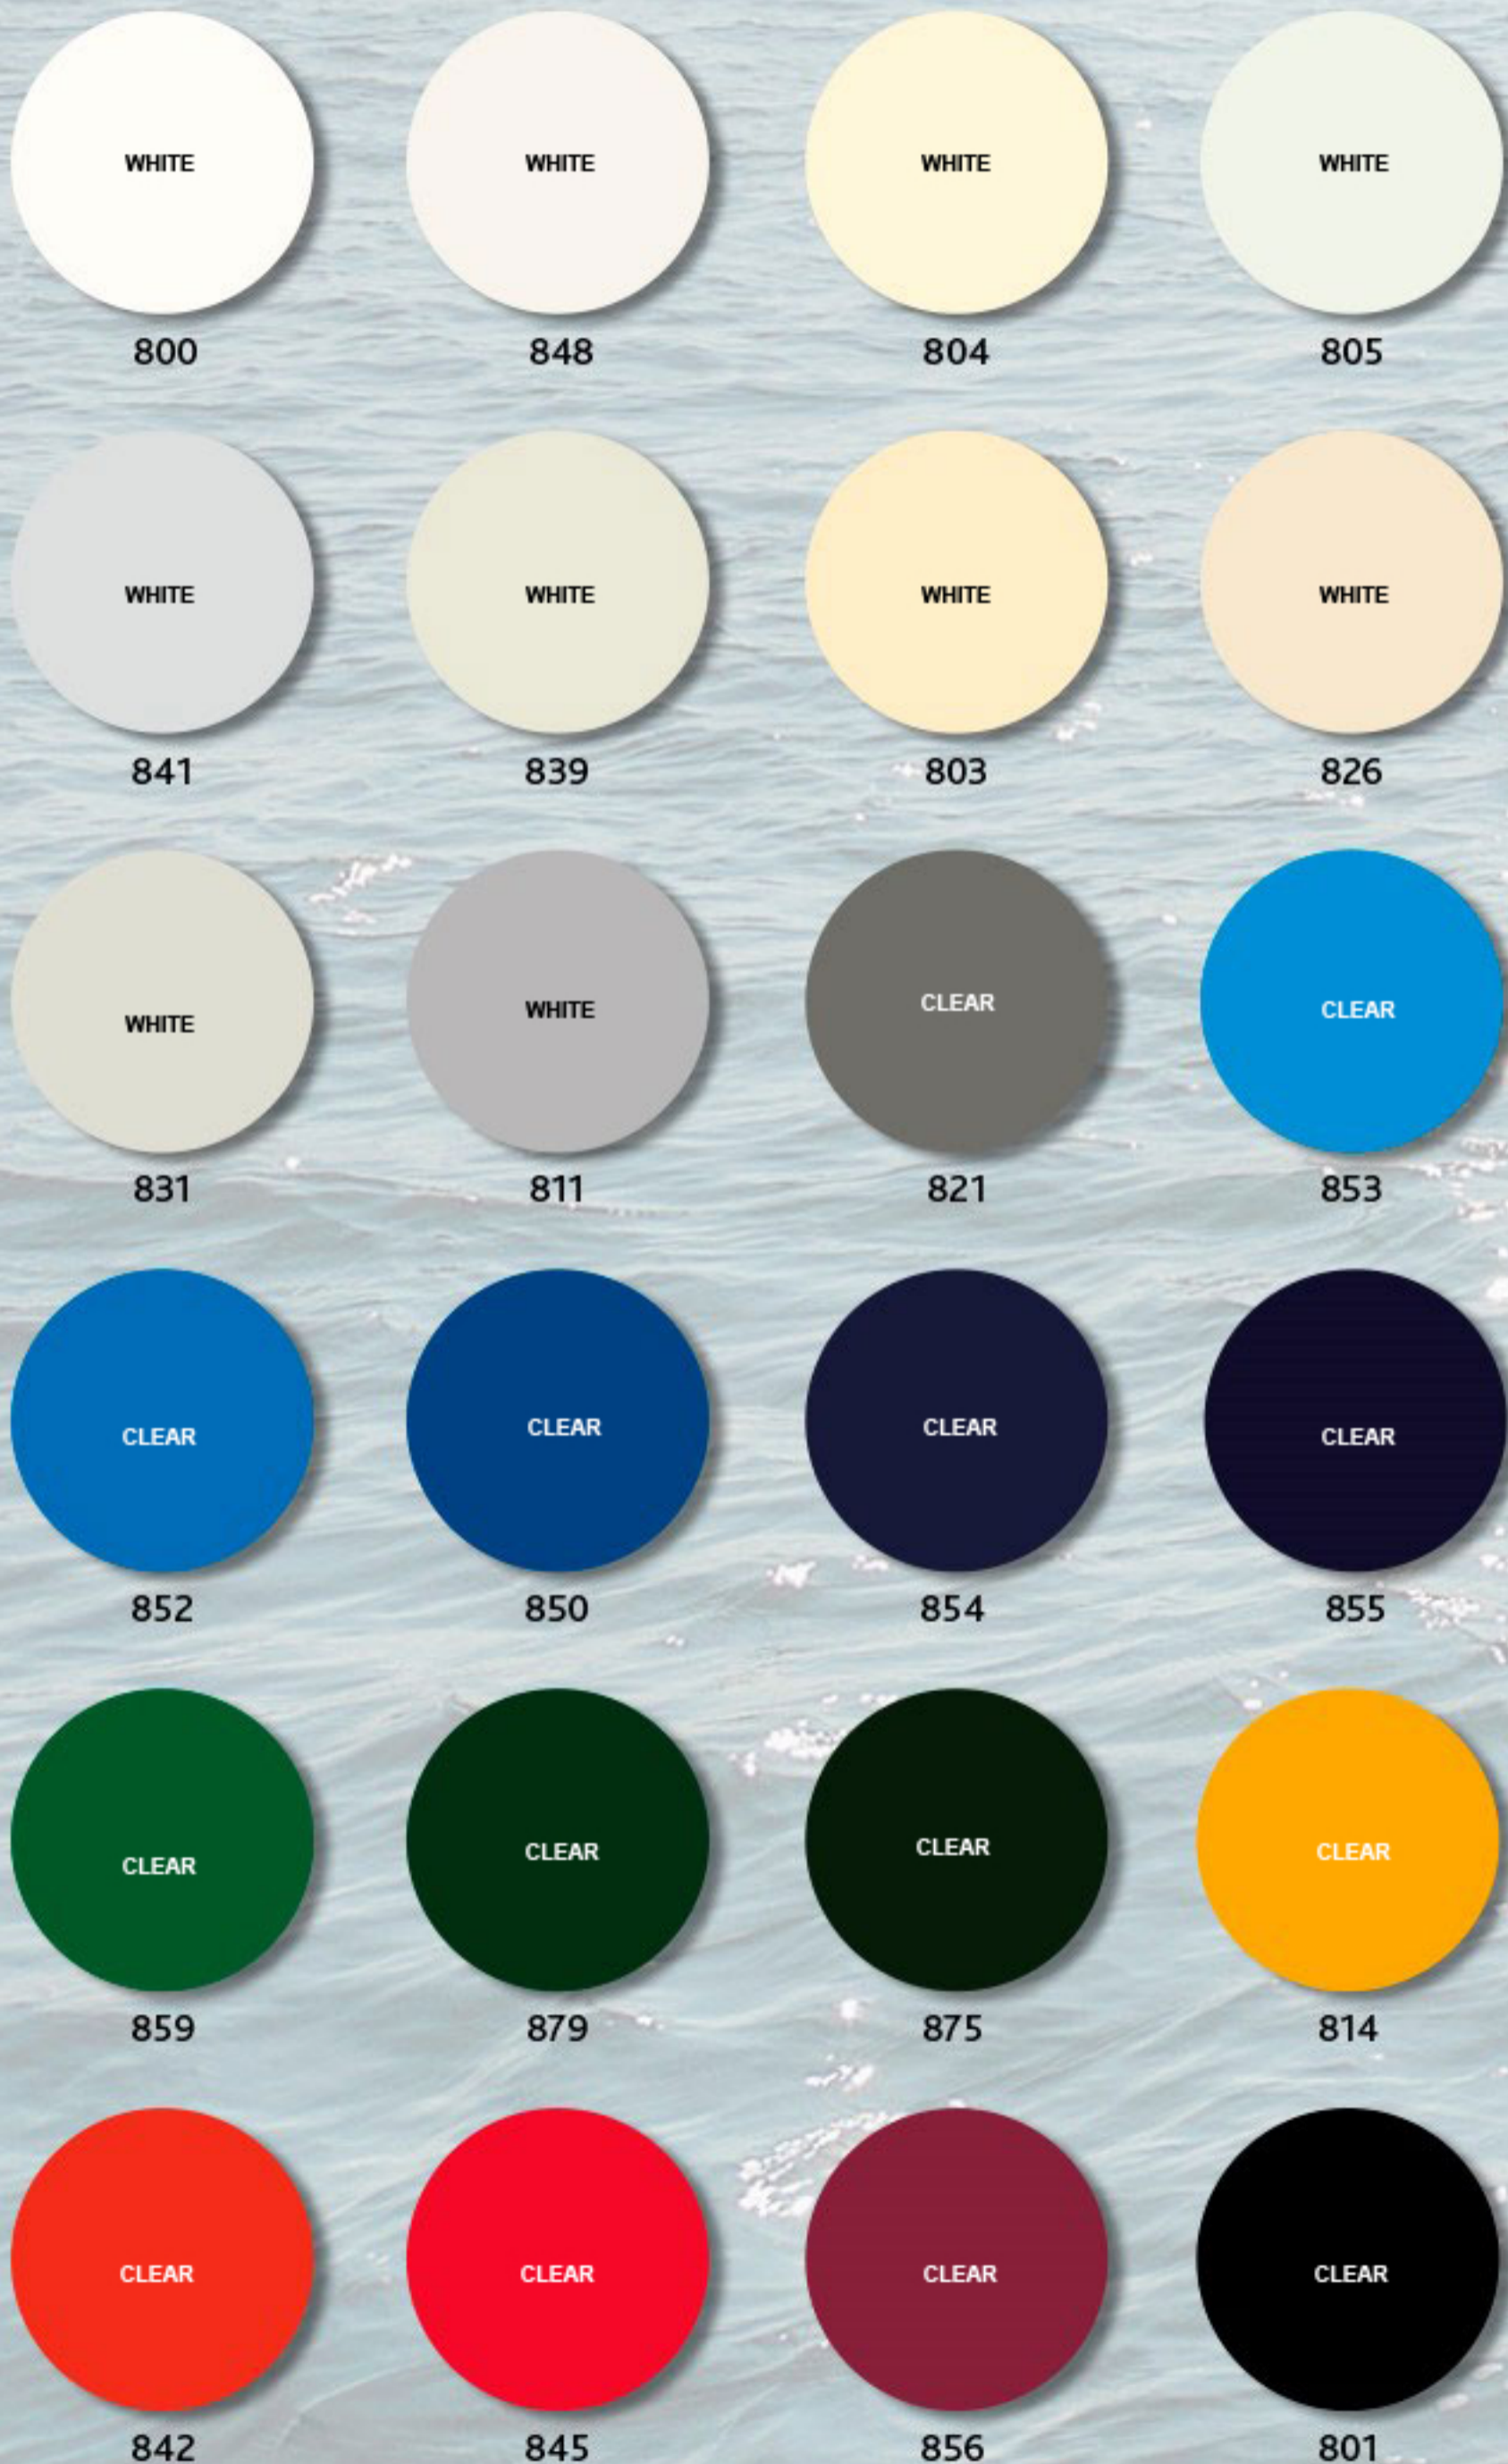

# Epifanes Poly-urethane Colour Chart

The colour chips are closely matched, but may vary slightly to the actual paint.